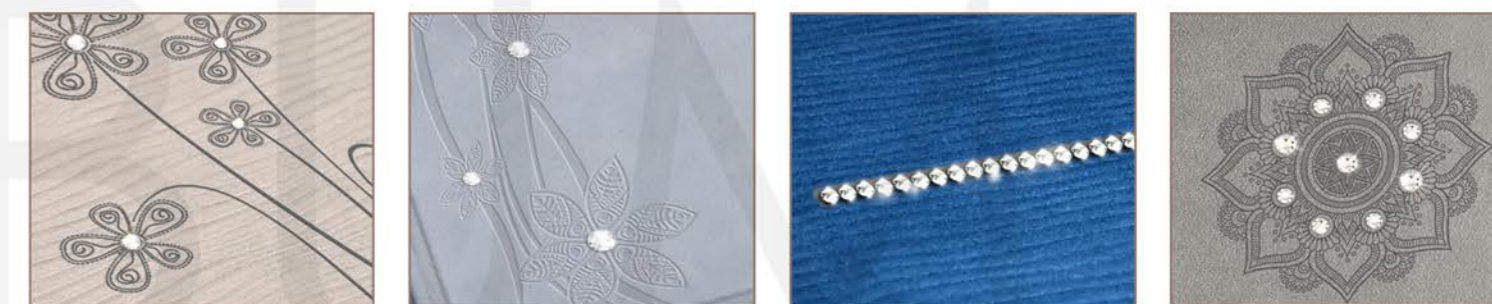

DESIGNALBUM
MADE IN ITALY
SINCE 1980

COLLEZIONE SWAROVSKI

Diez Swarovski/Unique - Velù Artè blue
Wood Clak - Pers. interna logo studio - Velù Artè Blue

Diez Swarovski/Gold - Alcantara grigio

Diez Swarovski/Rimboccato 1 - Alcantara mogano
Wood Clak - Alcantara mogano