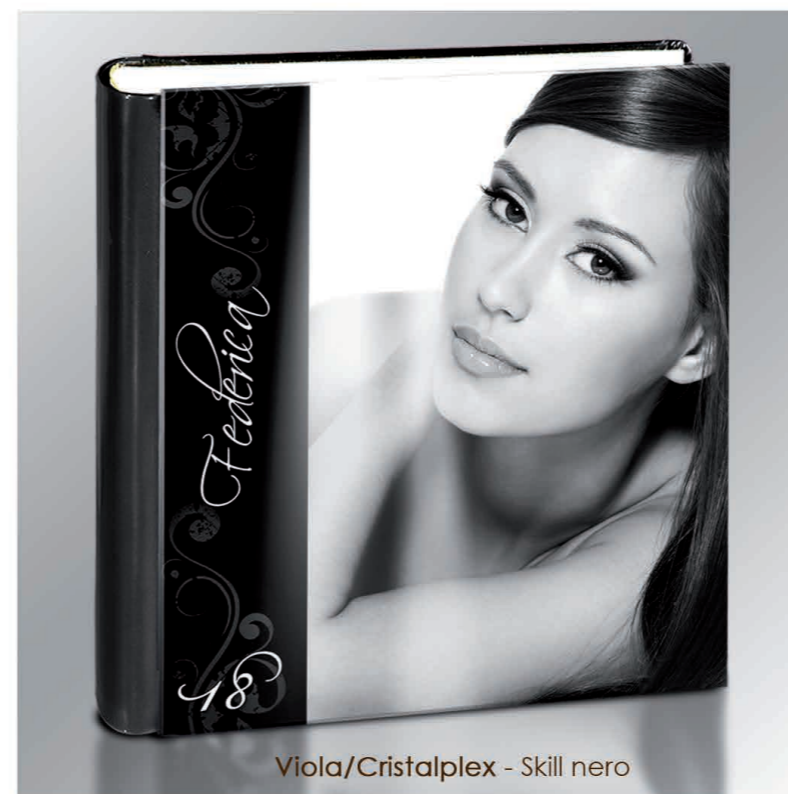

Hera

Hera/Cristalplex - Sequoia formalina - Logo 04
Wood Case - Sequoia formalina

Viola